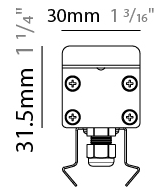

RANGER 30 RECESSED

E12I0032-RGBW

base number

PROJECT

TYPE

SPECIFIER

QUANTITY

DATE

1. To build a product code in our configurator select the specify button on the base model # product page
2. To build a manual product code on this datasheet choose from the options listed below in blue font and add the suffix to the base model #

GENERAL

Series: Ranger 30

Brand: Unonovesette

Division: Exterior

Mounting Type: Recessed

Mounting Location: In-Ground

Subcategory: Drive Over

PHYSICAL

Shape: Rectangle

Length (mm): 2010

Length (in): 79 1/8"

Width (mm): 30

Width (in): 1 1/8"

Height (mm): 31.5

Height (in): 1 1/4"

Light Distribution: Direct

Weight (kg): 2.22

Weight (lbs): 4.89

Load Resistance (kg): 5000

Load Resistance (lbs): 11023

Fixture Finish: Opal White

Fixture Material: Extruded PMMA with Opal

Cable Details: IP67 300mm Cable

ELECTRICAL

Lamp Type: LED

Input Wattage (W): 46

Dimming: DMX

Control Gear: DMX

Driver Included: No

Driver Location: Remote

Driver Type: Constant Voltage - Universal

Driver Class: Class 2

Input Voltage (V): 120 - 277

Output Voltage (V): 24

LED

Color Temperature (°K): RGBW

CRI: >90 CRI

Lamp Life (hrs): 100000

Special LEDs offerings: RGBW

OPTICAL

Optic°: 150

Beam Angle: Diffused

Adjustability: Fixed

RATINGS AND CERTIFICATIONS

Certified By: Certified for North American Standards

IP rating: IP67

IK Rating: IK10