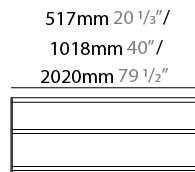

GENERAL

Series: Ranger 30
 Brand: Unonovesette
 Division: Exterior
 Mounting Type: Recessed
 Mounting Location: In-Ground
 Subcategory: Drive Over

PHYSICAL

Shape: Rectangle
 Length (mm): 510
 Length (in): 20
 Width (mm): 30
 Width (in): 1 1/4
 Height (mm): 31.5
 Height (in): 1 1/4
 Light Distribution: Direct
 Weight (kg): 0.56
 Weight (lbs): 1.2
 Load Resistance (kg): 5000
 Load Resistance (lbs): 11023
 Fixture Finish: Opal White
 Fixture Material: Extruded PMMA with Opal
 Cable Details: IP67 300mm Cable

GENERAL

Series: Ranger 30
 Brand: Unonovesette
 Division: Exterior
 Mounting Type: Recessed
 Mounting Location: In-Ground
 Subcategory: Drive Over

PHYSICAL

Shape: Rectangle
 Length (mm): 1010
 Length (in): 39 3/4
 Width (mm): 30
 Width (in): 1 1/4
 Height (mm): 31.5
 Height (in): 1 1/4
 Light Distribution: Direct
 Weight (kg): 0.56
 Weight (lbs): 2.45
 Load Resistance (kg): 5000
 Load Resistance (lbs): 11023
 Fixture Finish: Opal White
 Fixture Material: Extruded PMMA with Opal
 Cable Details: IP67 300mm Cable

Shape: Rectangle

Length (mm): 2010

Length (in): 79 1/8"

Width (mm): 30

Width (in): 1 1/8"

Height (mm): 31.5

Height (in): 1 1/4"

Light Distribution: Direct

Optic°: 150

Beam Angle: Diffused

Adjustability: Fixed

RATINGS AND CERTIFICATIONS

Certified By: Certified for North American Standards

IP rating: IP67

IK Rating: IK10

PROJECT